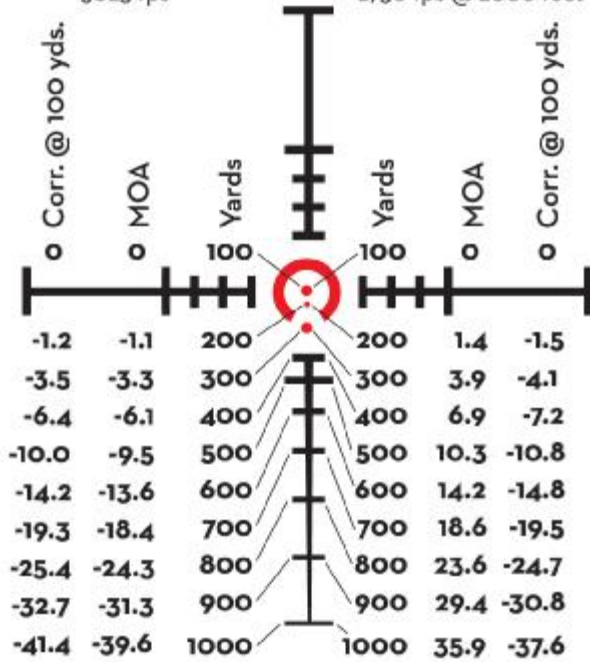

Tech Notes-- XTR Reticles:

- Ballistic 5.56 Gen 2
- Ballistic 7.62

1X-4X-24mm calibrated at 4X magnification. 1.5X-6X-40mm calibrated at 6X magnification

Ballistic 5.56 GEN2 @ 4x

Load Specs: .223 Cal
62 grain FMJ
3025 fps

Ballistic 7.62 @ 6x

Load Specs: .308 Cal
150 grain FMJ
2750 fps @ 2000 feet

BALLISTIC CALIBRATION EXAMPLES

	5.56, 62gr FMJ .307BC 3025fps Sight Height 2.3" Altitude 2000ft	.556 50gr V-Max .242BC 3300fps Sight Height 2.3" Altitude 2000ft	5.56 77gr SMK .372BC 2750fps Sight Height 1.8" Altitude 2000ft	5.56 68gr HMatch .355BC 2850fps Sight Height 2.3" Altitude 2000ft	.308 150gr FMJ .425BC 2750fps Sight Height 2.3" Altitude 2000ft	.308 168gr SMK .462BC 2650fps Sight Height 2.3" Altitude 2000ft
Ballistic 5.56 Gen 2	- Low +High	- Low +High	- Low +High	- Low +High	- Low +High	- Low +High
	0	0	+1.2	+5	+5	0
	100	100	100	100	100	100
	200	+1	200	0	200	0
	300	+2	300	0	300	0
	400	+4	400	-1	400	-1
	500	+6	500	-3	500	-1
	600	+8	600	-5	600	-1
	700	+8	700	-7	700	+2
	800	-6	800	-8	800	+10
900	-31	900	-6	900	+23	
1000	-72	1000	-1	1000	+44	
Ballistic 7.62	- Low +High	- Low +High	- Low +High	- Low +High	- Low +High	- Low +High
	0	+1.6	0	0	0	+9
	100	100	100	100	100	100
	200	+1	200	0	200	+1
	300	+3	300	+1	300	+1
	400	+3	400	-2	400	0
	500	+1	500	+1	500	0
	600	0	600	-1	600	0
	700	0	700	-3	700	0
	800	0	800	-9	800	-10
900	0	900	-28	900	-13	
1000	0	1000	-45	1000	-18	