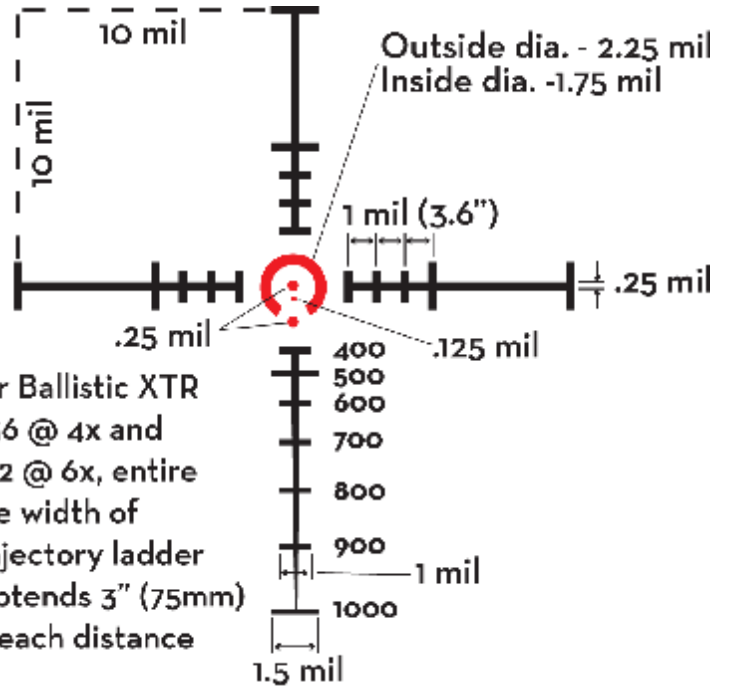

Tech Notes-- XTR Reticles:

- Ballistic 5.56 Gen 2
- Ballistic 7.62

1X-4X-24mm calibrated at 4X magnification. 1.5X-6X-40mm calibrated at 6X magnification

Ballistic 5.56 GEN2 @ 4x

Load Specs: .223 Cal
62 grain FMJ
3025 fps

Ballistic 7.62 @ 6x

Load Specs: .308 Cal
150 grain FMJ
2750 fps @ 2000 feet

BALLISTIC CALIBRATION EXAMPLES

	5.56, 62gr FMJ .307BC 3025fps Sight Height 2.3" Altitude 2000ft	.556 50gr V-Max .242BC 3300fps Sight Height 2.3" Altitude 2000ft	5.56 77gr SMK .372BC 2750fps Sight Height 1.8" Altitude 2000ft	5.56 68gr HMatch .355BC 2850fps Sight Height 2.3" Altitude 2000ft	.308 150gr FMJ .425BC 2750fps Sight Height 2.3" Altitude 2000ft	.308 168gr SMK .462BC 2650fps Sight Height 2.3" Altitude 2000ft
Ballistic 5.56 Gen 2	- Low +High	- Low +High	- Low +High	- Low +High	- Low +High	- Low +High
	0	0	+1.2	+5	+5	0
	100	100	100	100	100	100
	200	+1	200	0	200	0
	300	+2	300	0	300	0
	400	+4	400	-1	400	-1
	500	+6	500	-3	500	-1
	600	+8	600	-5	600	-1
	700	+8	700	-7	700	+2
	800	-6	800	-8	800	+10
900	-31	900	-6	900	+23	
1000	-72	1000	-1	1000	+44	
Ballistic 7.62	- Low +High	- Low +High	- Low +High	- Low +High	- Low +High	- Low +High
	0	+1.6	0	0	0	+9
	100	100	100	100	100	100
	200	+1	200	0	200	+1
	300	+3	300	+1	300	+1
	400	+3	400	-2	400	0
	500	+1	500	+1	500	0
	600	0	600	-1	600	0
	700	0	700	-3	700	0
	800	0	800	-9	800	-10
900	0	900	-28	900	-13	
1000	0	1000	-45	1000	-18	